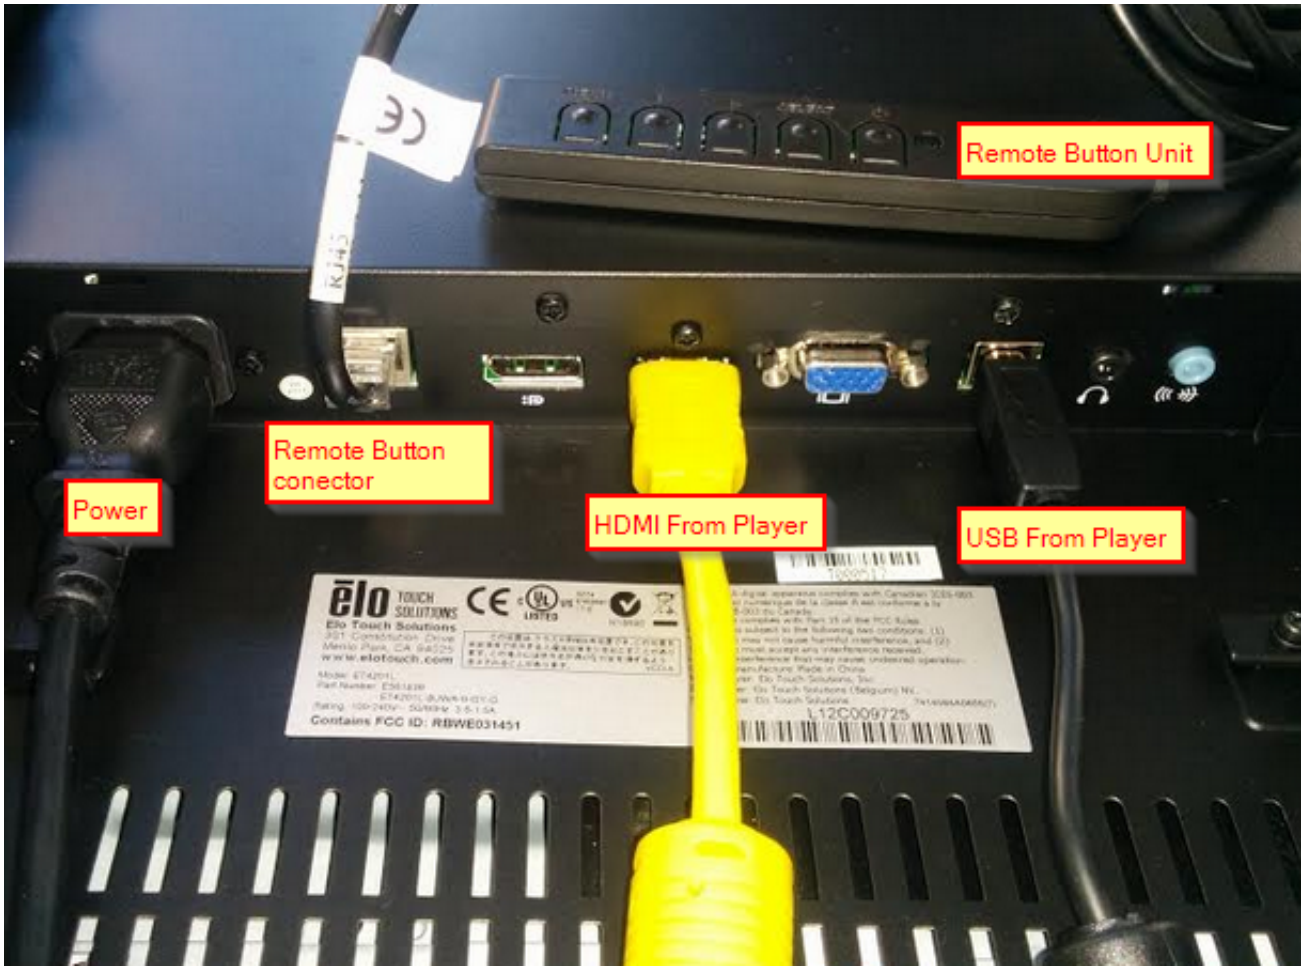

# DOWNLOAD

[Elo Offers New Touch Drivers For Mac](#)

[Elo Offers New Touch Drivers For Mac](#)

The tough 1529L includes POS options like as a three-track permanent magnet stripe viewer (MSR) and a consumer facing display.. The iMac'h look makes for an attractive kiosk display, the all-in-one design simplifies maintenance, and the Mac pc's popular convenience of make use of reduces sat nav issues for beginner customers.. The Elo 1529L Touchmonitor extends the Elo Touch Solutions higher profile household of dependable, easily incorporated, multifunction touch solutions that fulfill the specifications of systems integrators, OEMs, and value-added resellers.

The 1529L has been 'made for touch' from the ground up, with like functions as a spill-resistant closing, a steady tilt bottom that is certainly detachable or reversible for wall mounting, a VESA installation option, connectivity integrated within the monitor, decreasing the amount of strength bricks and conversation wires and part handles with lockout for general public use.

### [Hp C7250 Driver Download](#)

But what about that key pad and mouse? The most functional kiosks don't create you peck at a keyboard; instead, you make your selections by coming in contact with items on the computer screen.. The Elo 1529L Touchmonitor offers a broad range of connection, like serial and USB, and a choice of AccuTouch five-wire resistive and IntelliTouch surface acoustic influx touch technology. [Cannot Install Flight Simulator X Windows 7](#)